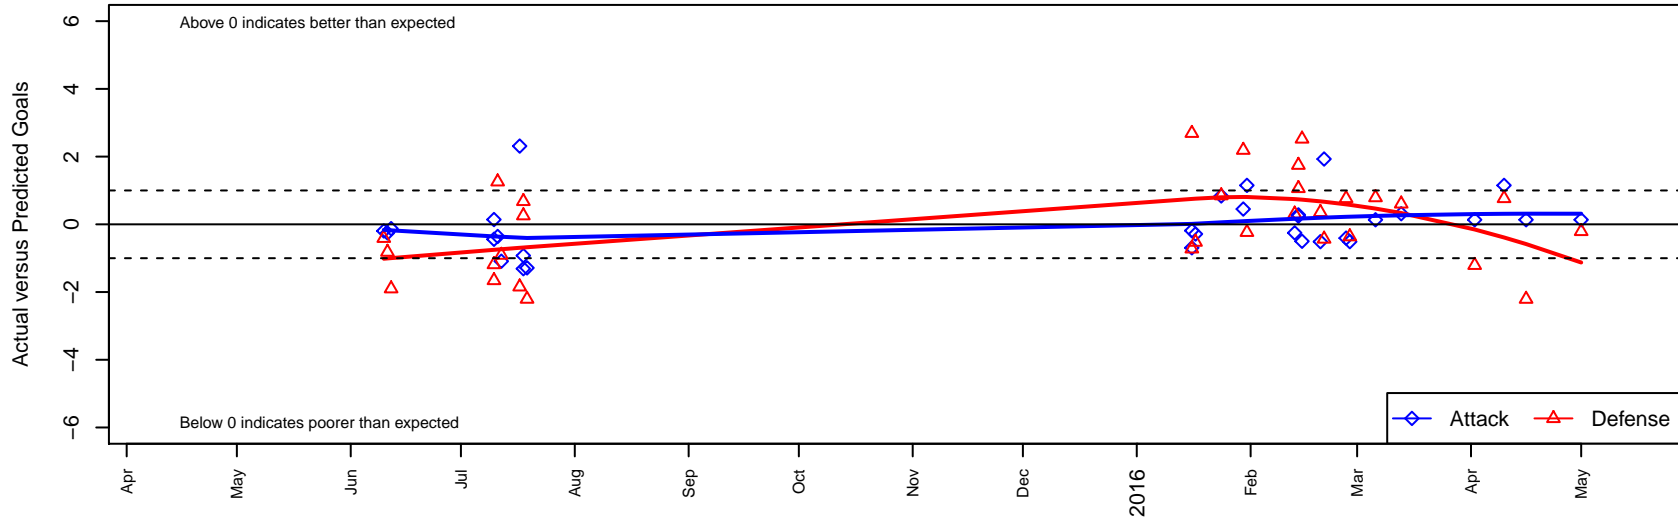

Westside Timbers Samba G98

Westside Timbers
 Beaverton, OR
 G98 total strength=1284
 attack=5.23 defense=5.49
 fall league = PTT G98 Div 1

alt names used:
 Westside Timbers Samba G98
 Westside Timbers G98 Samba
 Westside Timbers 98 Samba (OR)
 Westside Timbers G98 Samba

Venues played:
 2015 Region IV Pres Cup U16
 2015 PCU Summer Classic HS (U17-19) Silver
 2015 Beaverton Cup GU19 Silver
 2015 PacNW Winter Classic Premier U17
 2015 PTT G98 Division 1
 2015 United College Showcase U17-18
 2015 OYS Presidents Cup G98

Westside Timbers Samba G98
 Dots are actual minus expected GF (blue circles) and GA (red triangles).
 Blue line is smoothed change in attack strength. Red is smoothed change in defense strength.

**attack and defense variance (black dot)
relative to other teams
and top 10 in region**