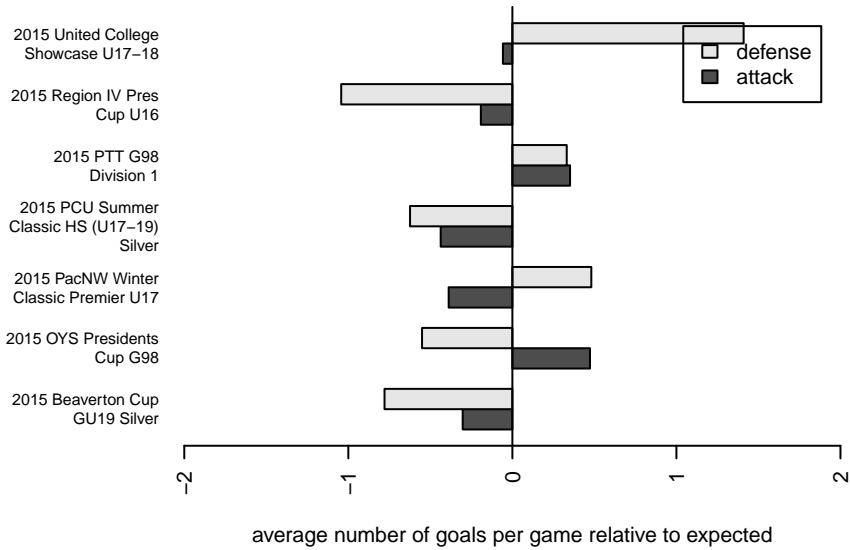

Performance relative to 13 month average