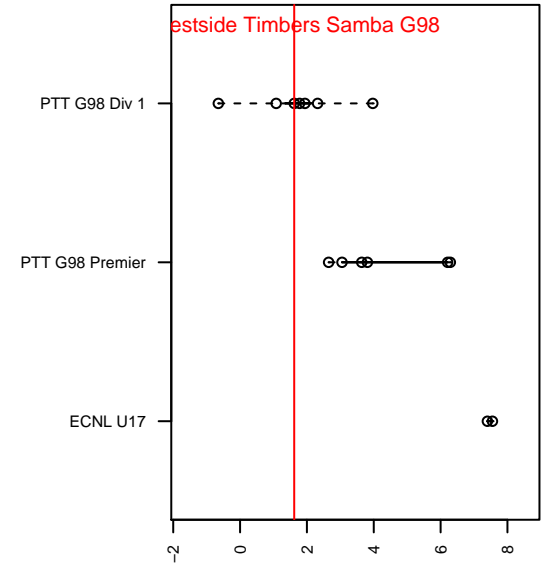

**attack and defense rating
relative to others at age
and all opponents in last 13 months**